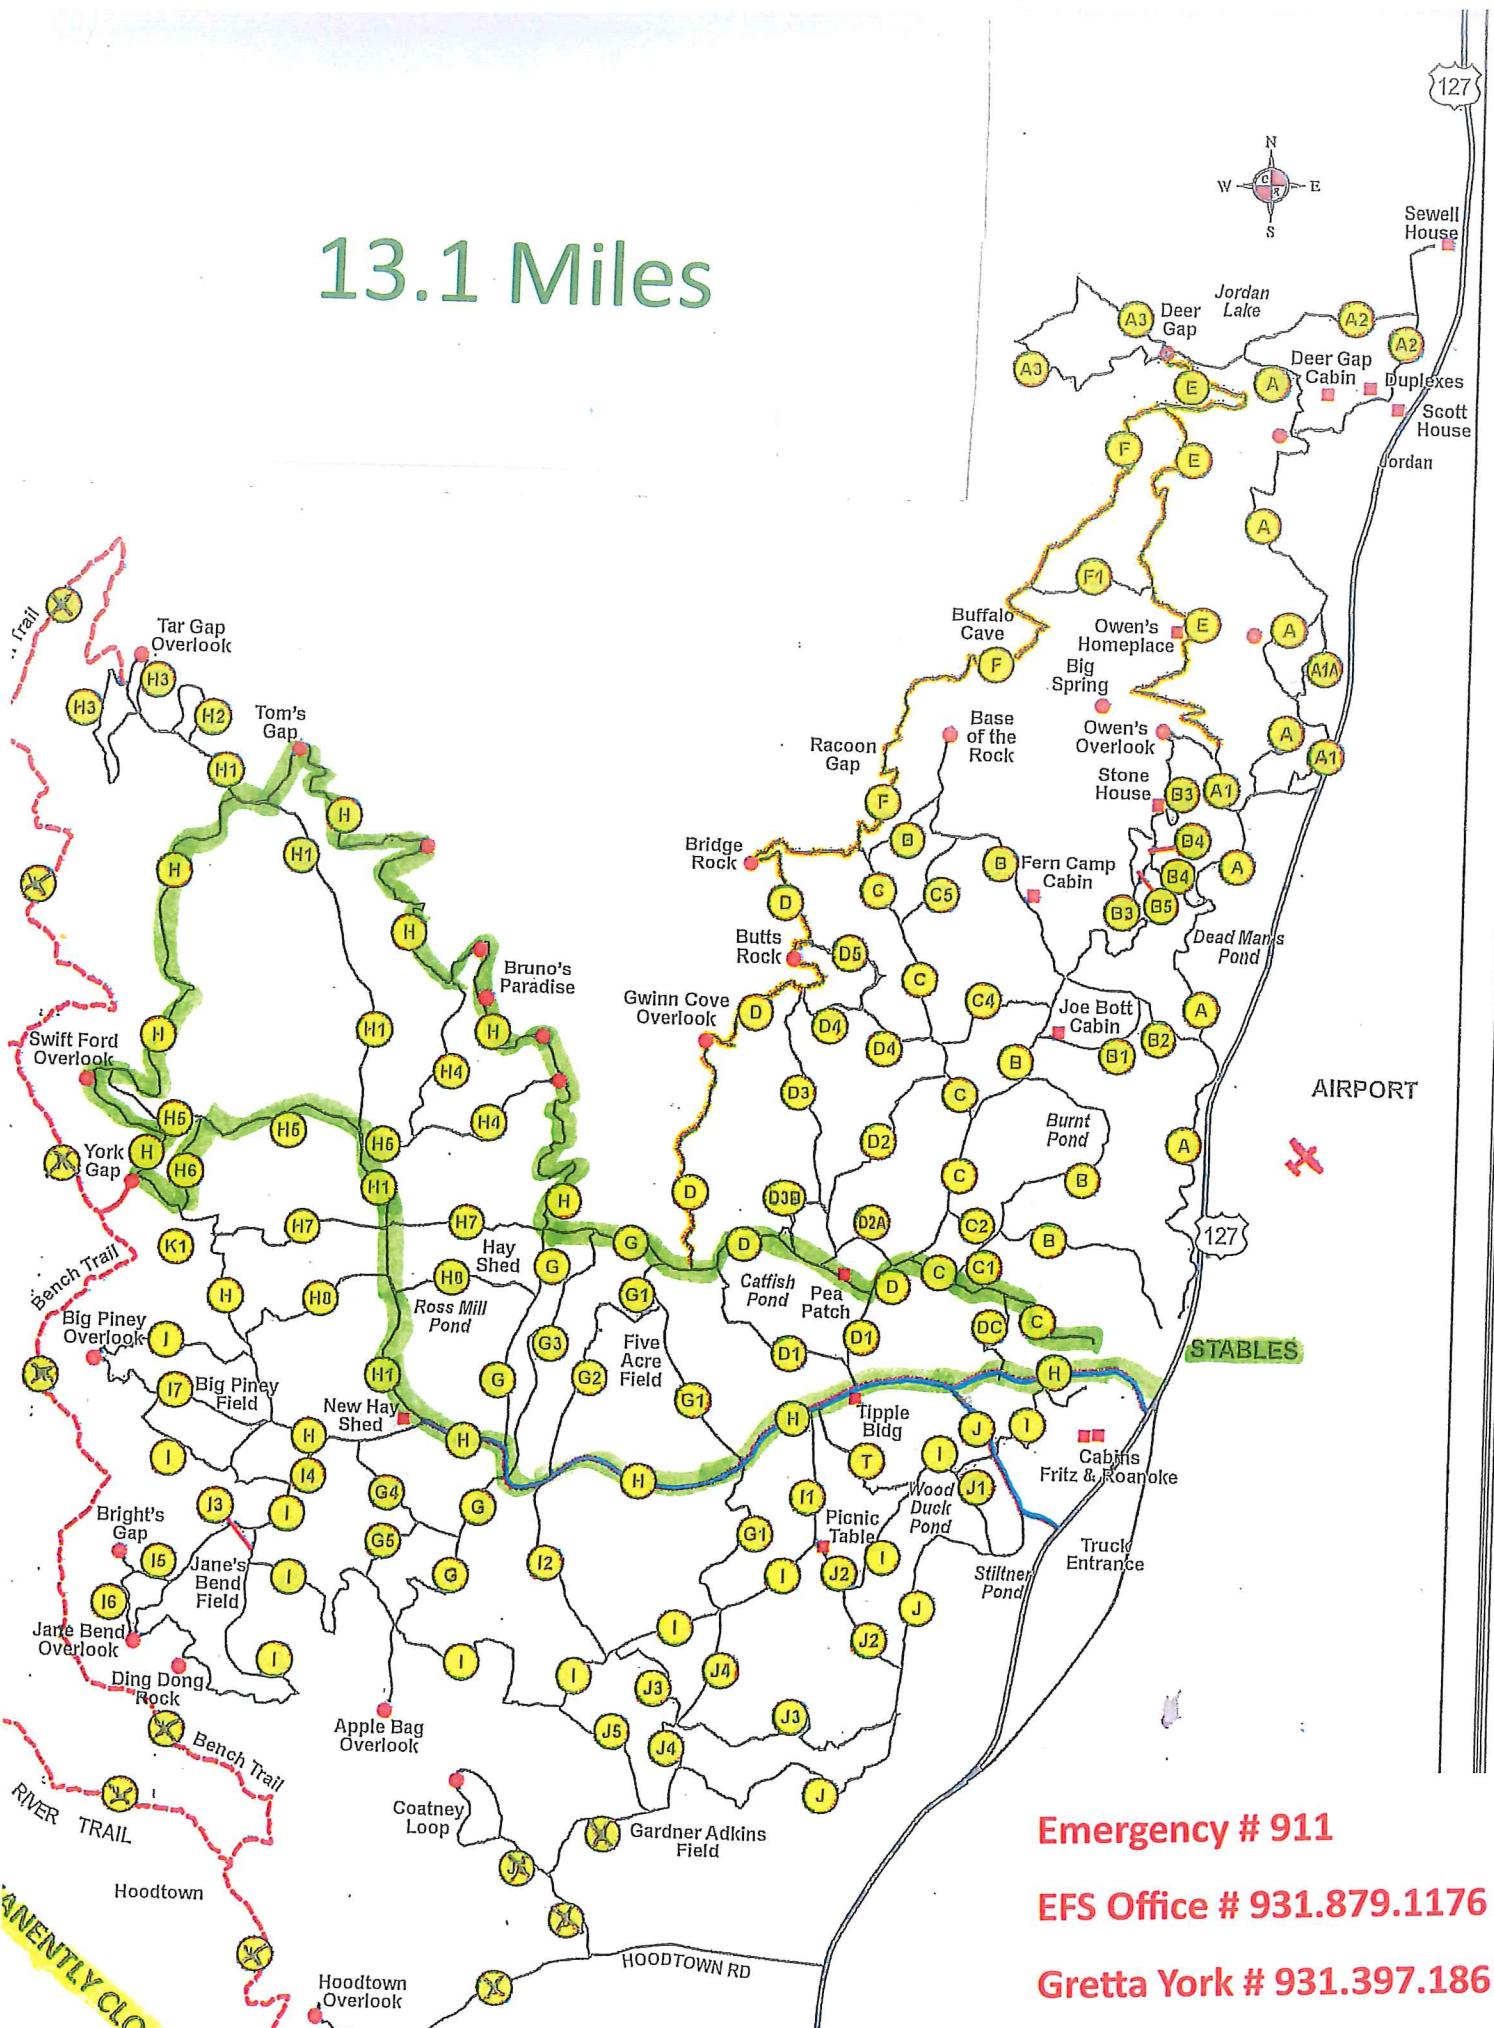

13.1 Miles

Emergency # 911

EFS Office # 931.879.1176

Gretta York # 931.397.1861