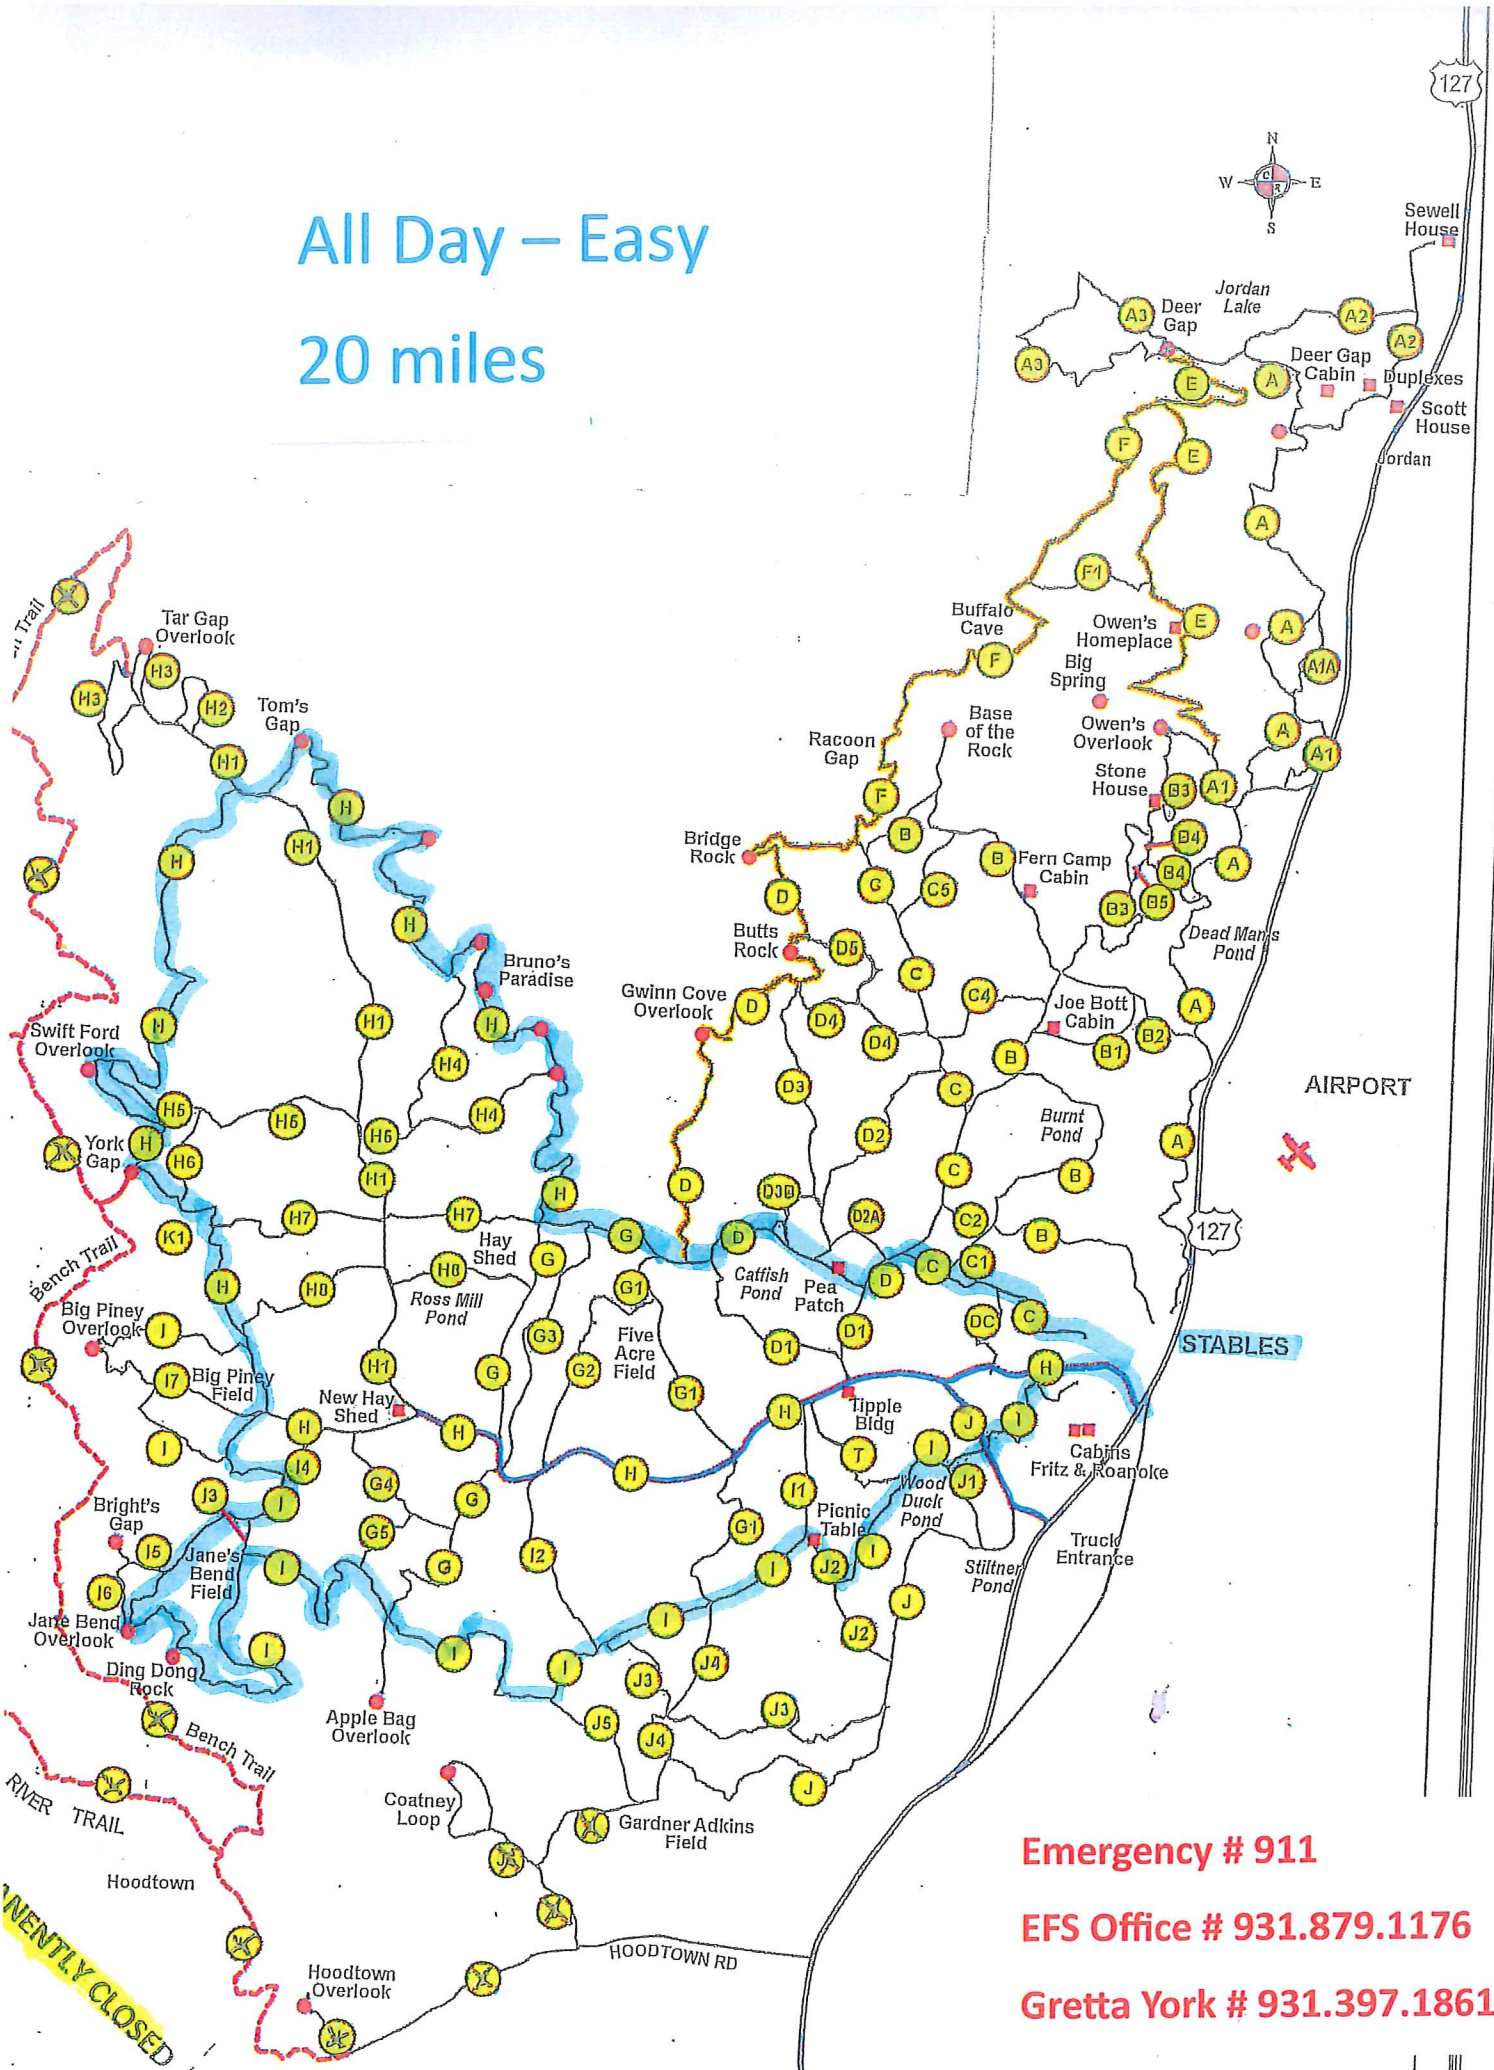

# All Day – Easy

## 20 miles

Emergency # 911

EFS Office # 931.879.1176

Gretta York # 931.397.1861

HOODTOWN RD  
HOODTOWN OVERLOOK  
HOODTOWN  
BENCH TRAIL  
RIVER TRAIL  
GARDNER ADKINS FIELD  
COATNEY LOOP  
APPLE BAG OVERLOOK  
DING DONG ROCK  
JANE BEND OVERLOOK  
BRIGHT'S GAP  
BIG PINEY OVERLOOK  
YORK GAP  
SWIFT FORD OVERLOOK  
TOM'S GAP  
TAR GAP OVERLOOK  
20 TRAIL