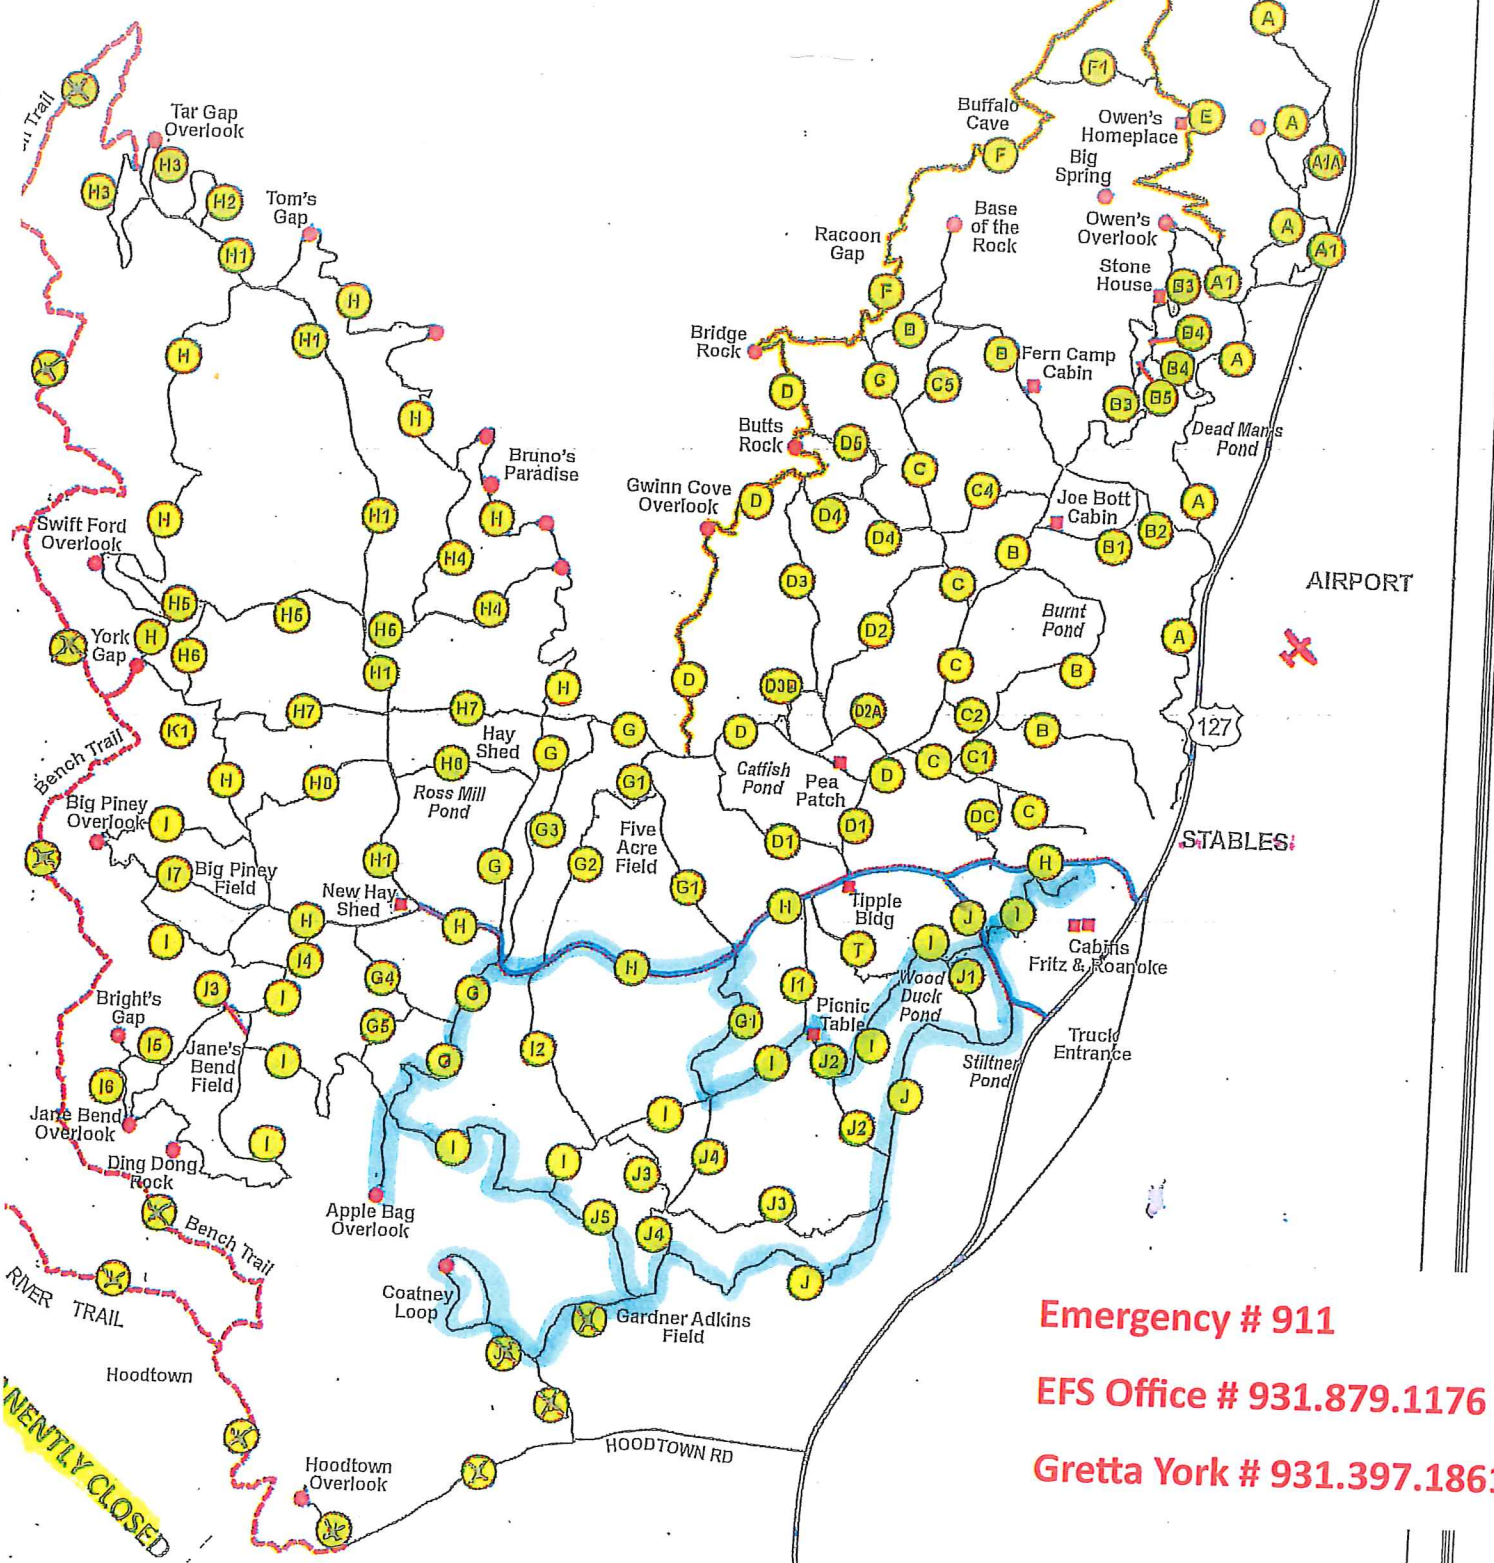

Coatney Overlook Loop

12.7 miles

Easy

Emergency # 911

EFS Office # 931.879.1176

Gretta York # 931.397.1861

TEMPORARILY CLOSED