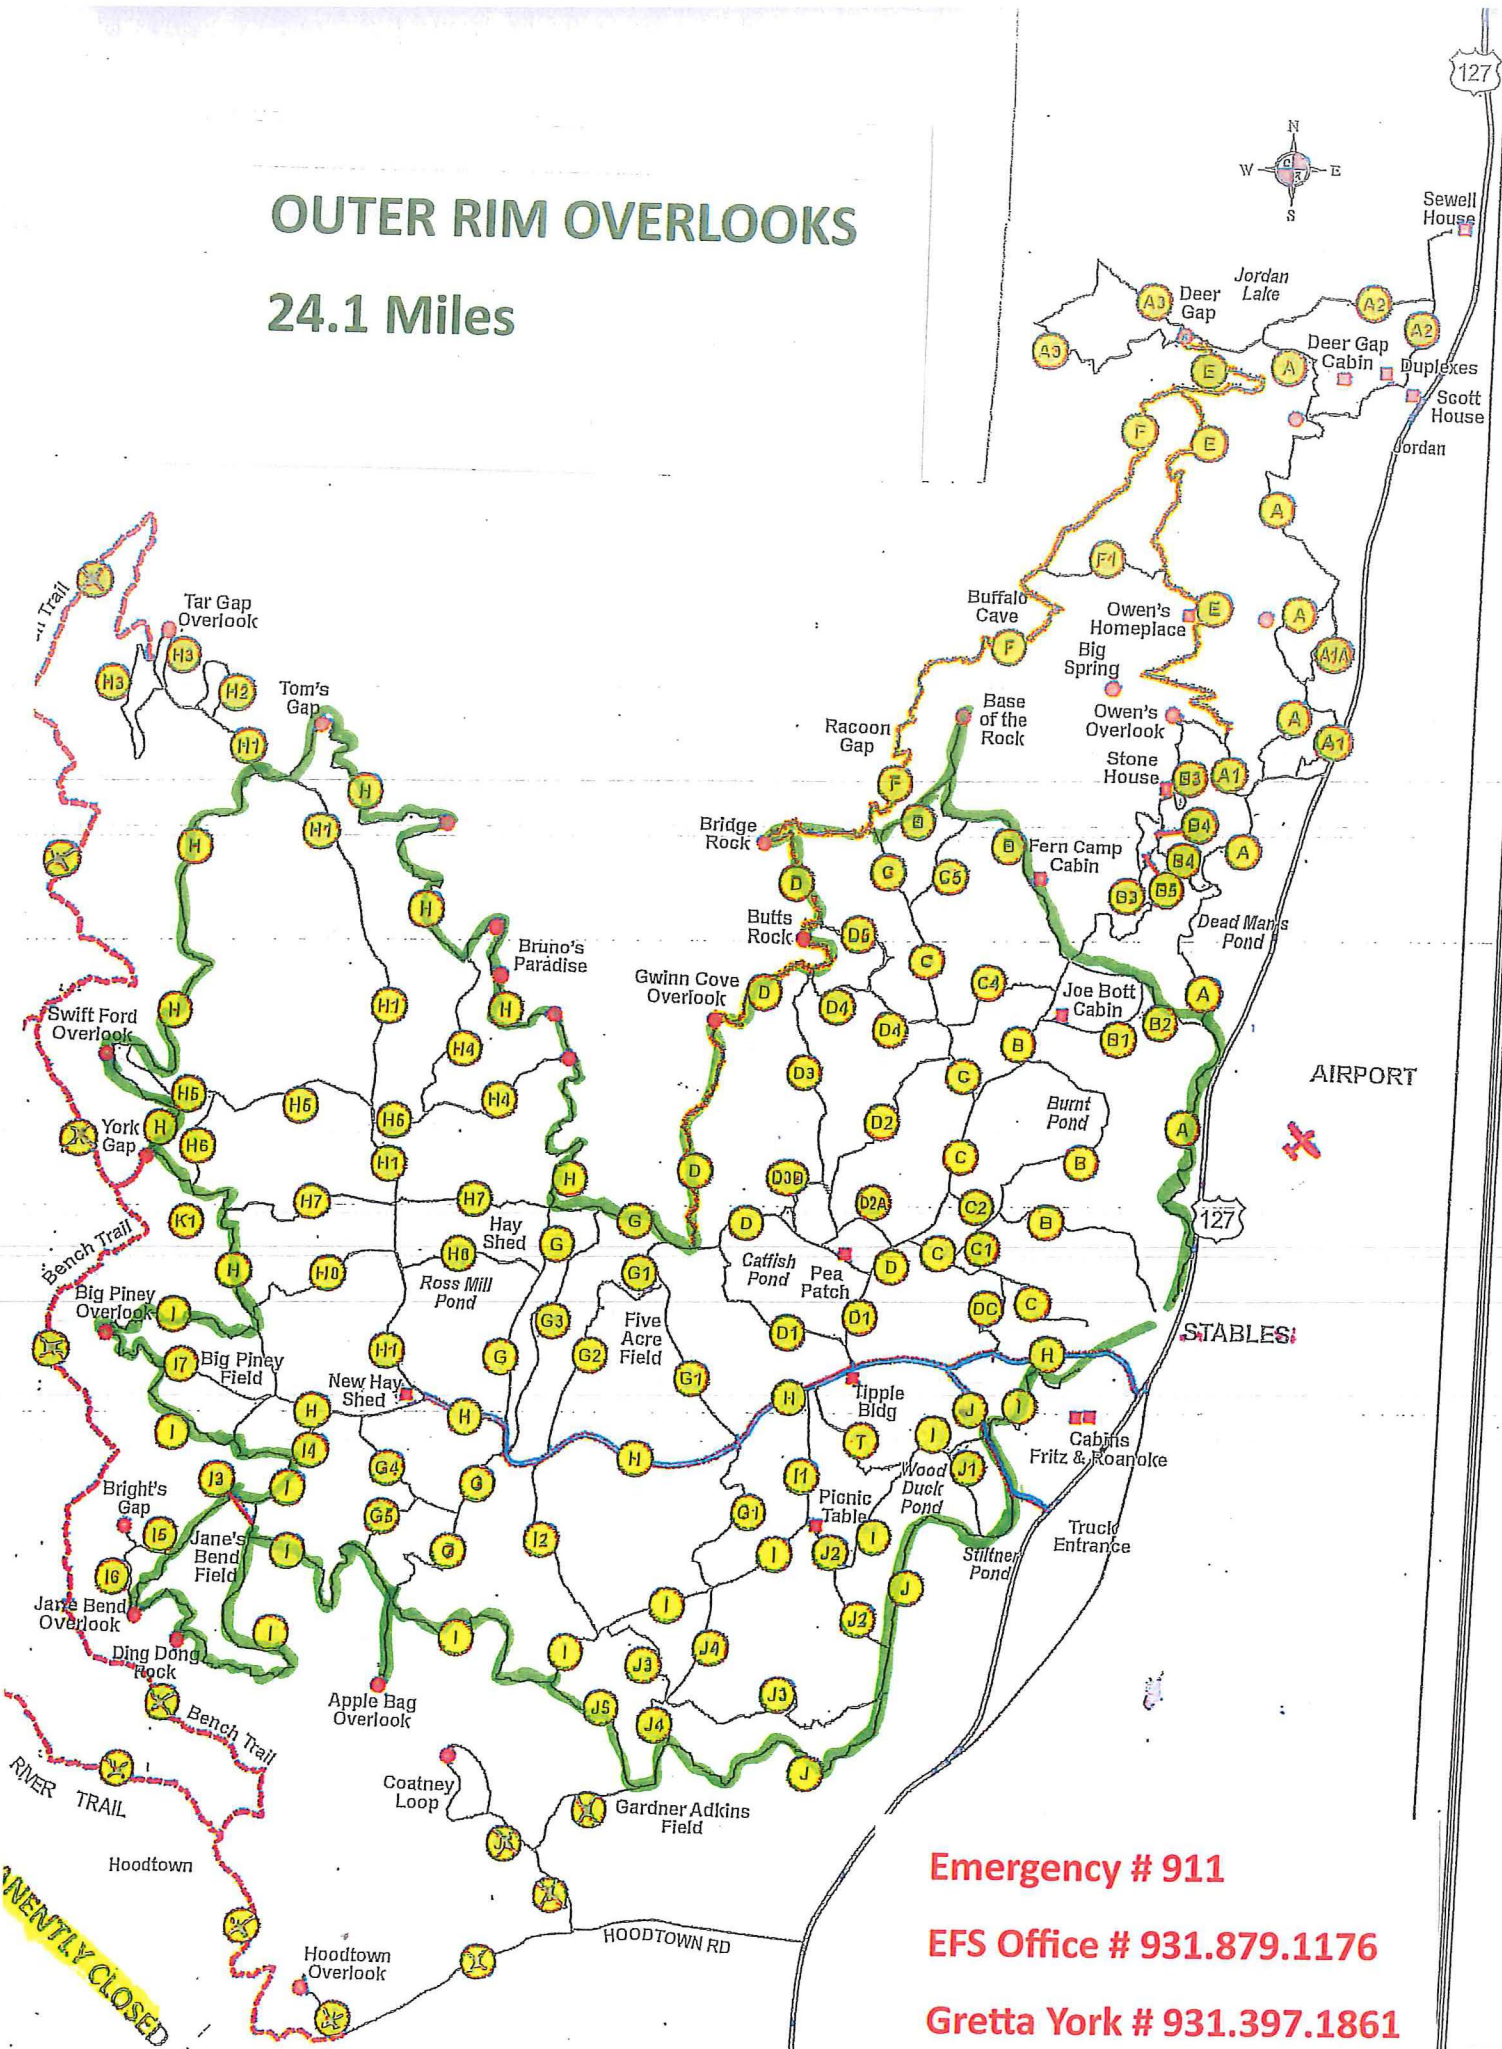

OUTER RIM OVERLOOKS

24.1 Miles

Emergency # 911

EFS Office # 931.879.1176

Gretta York # 931.397.1861

RECENTLY CLOSED