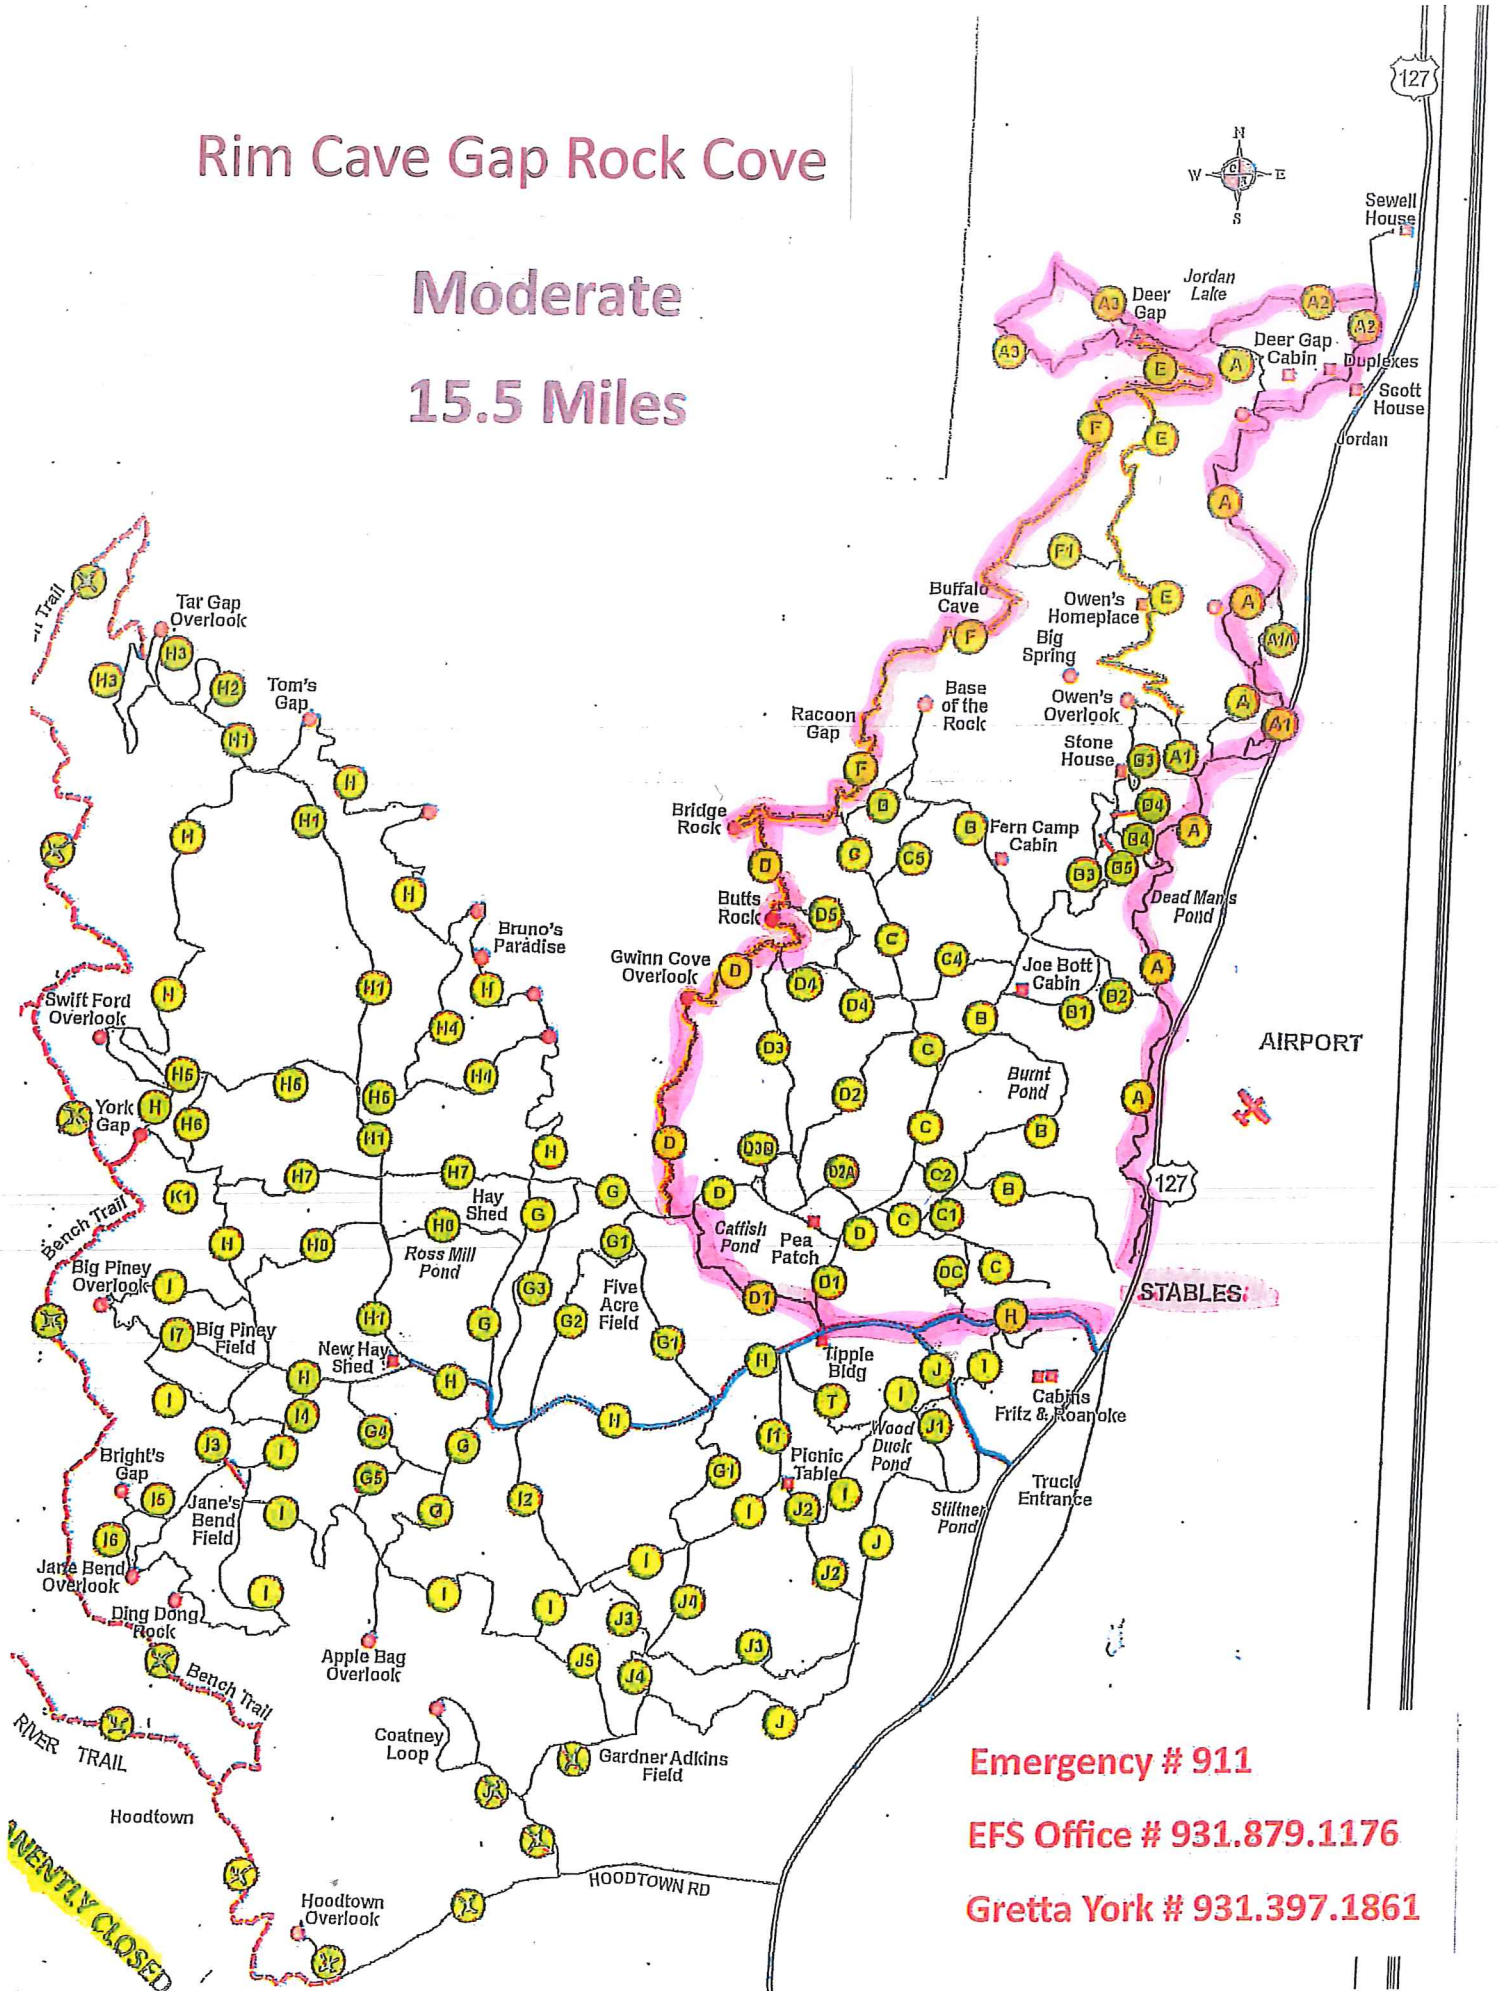

Rim Cave Gap Rock Cove

Moderate
15.5 Miles

Emergency # 911
EFS Office # 931.879.1176
Gretta York # 931.397.1861