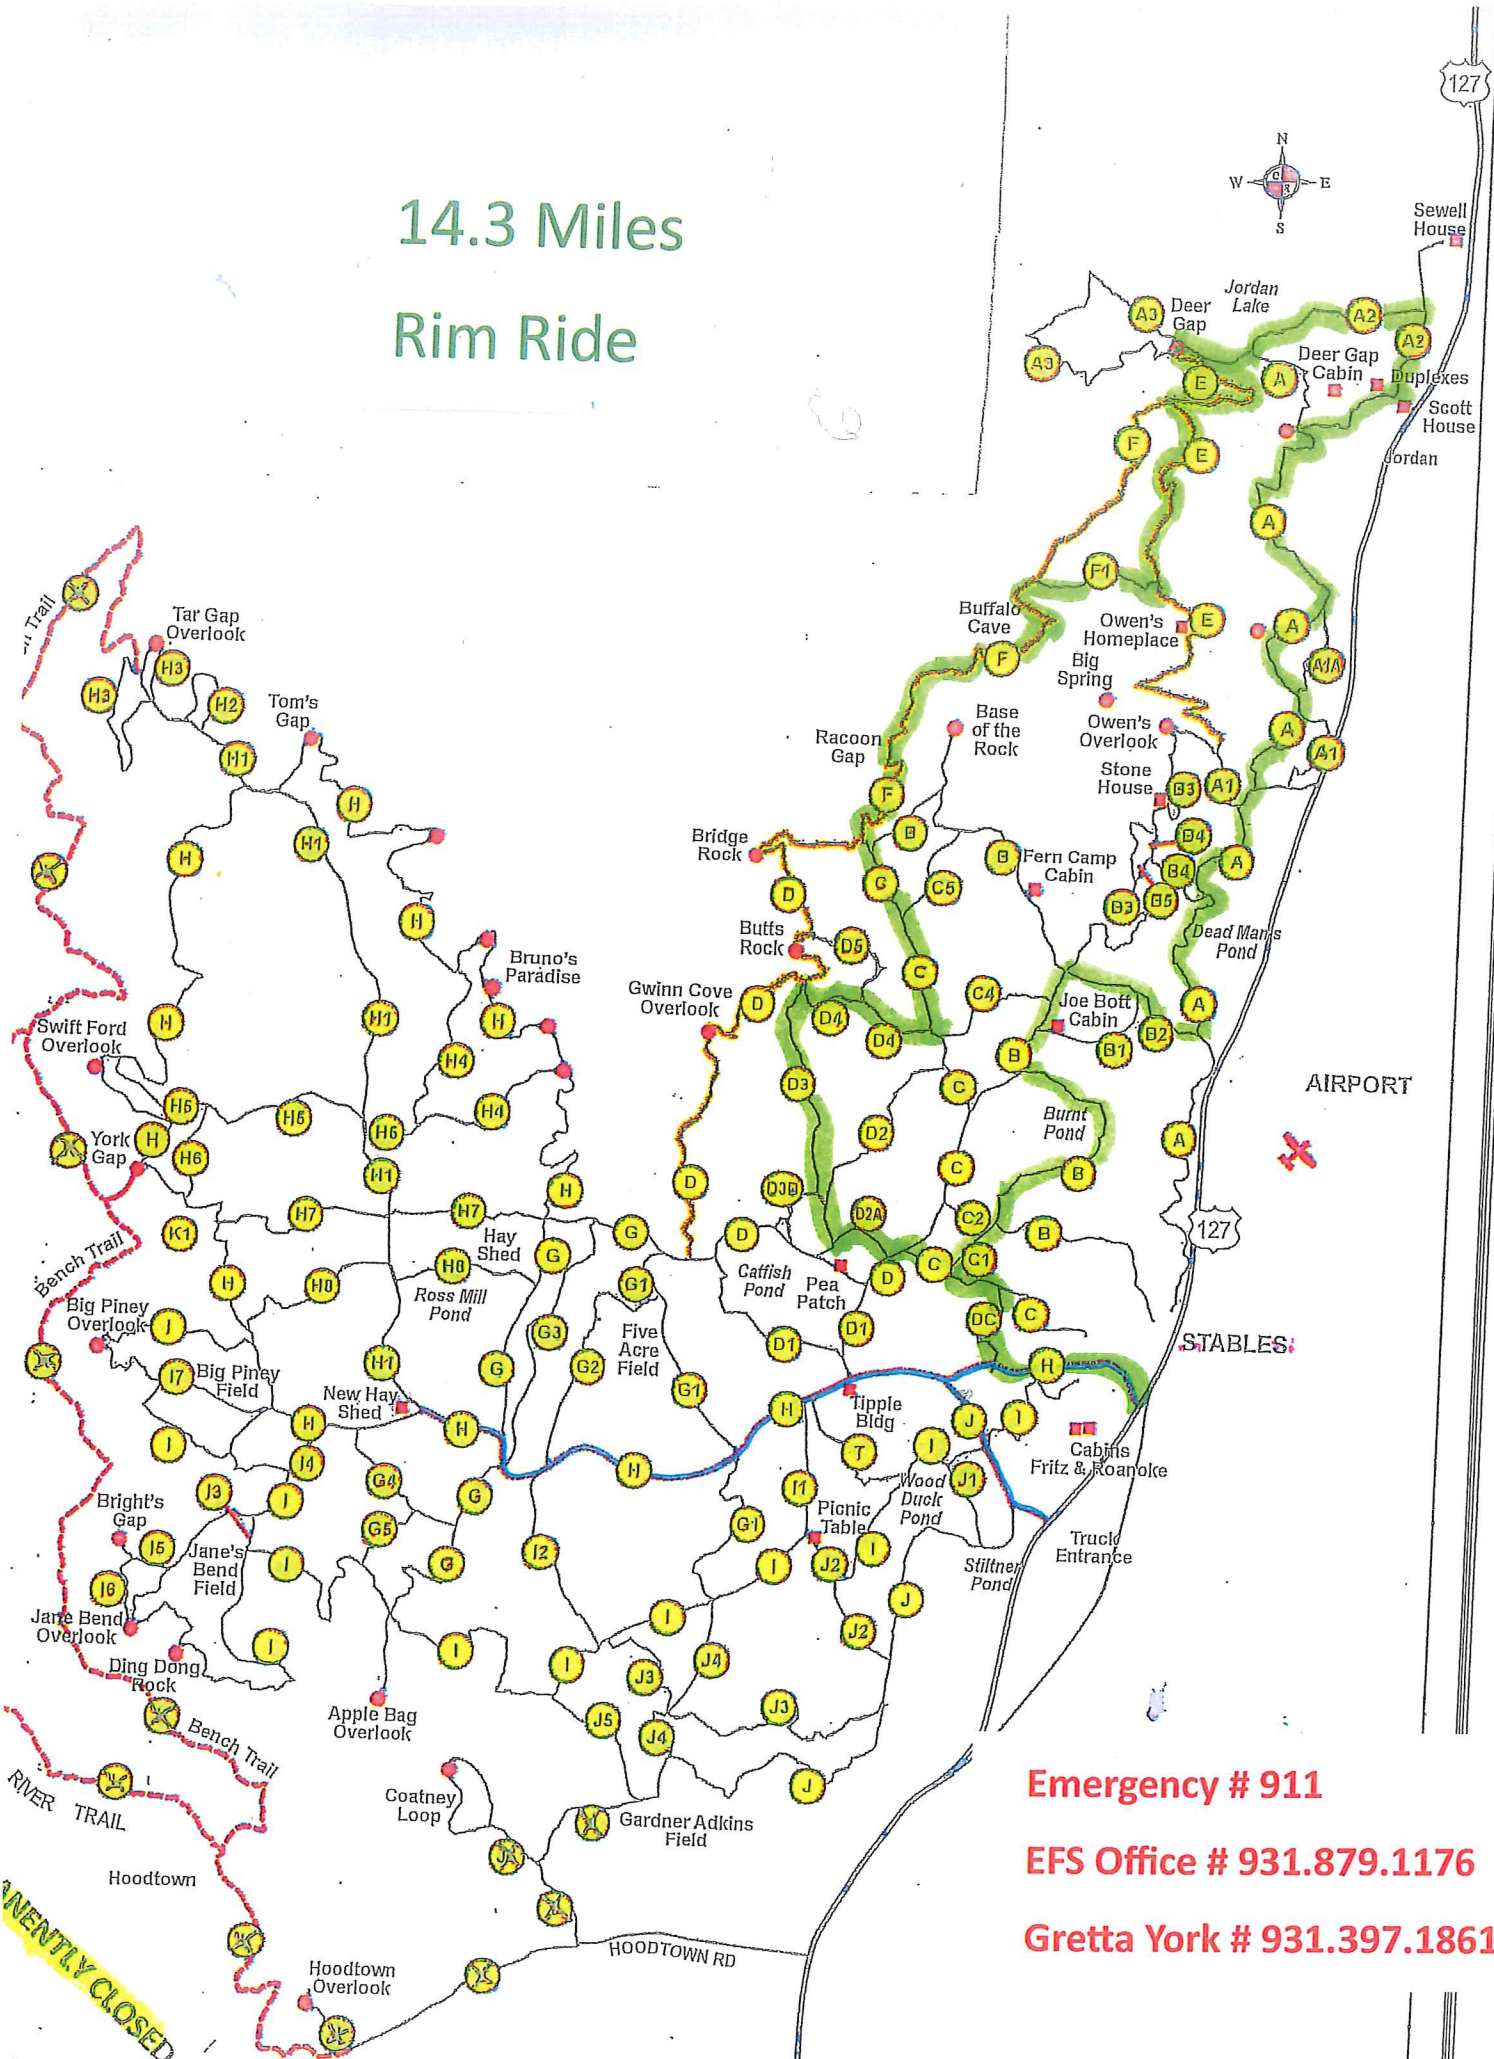

14.3 Miles Rim Ride

Emergency # 911
EFS Office # 931.879.1176
Gretta York # 931.397.1861

RECENTLY CLOSED