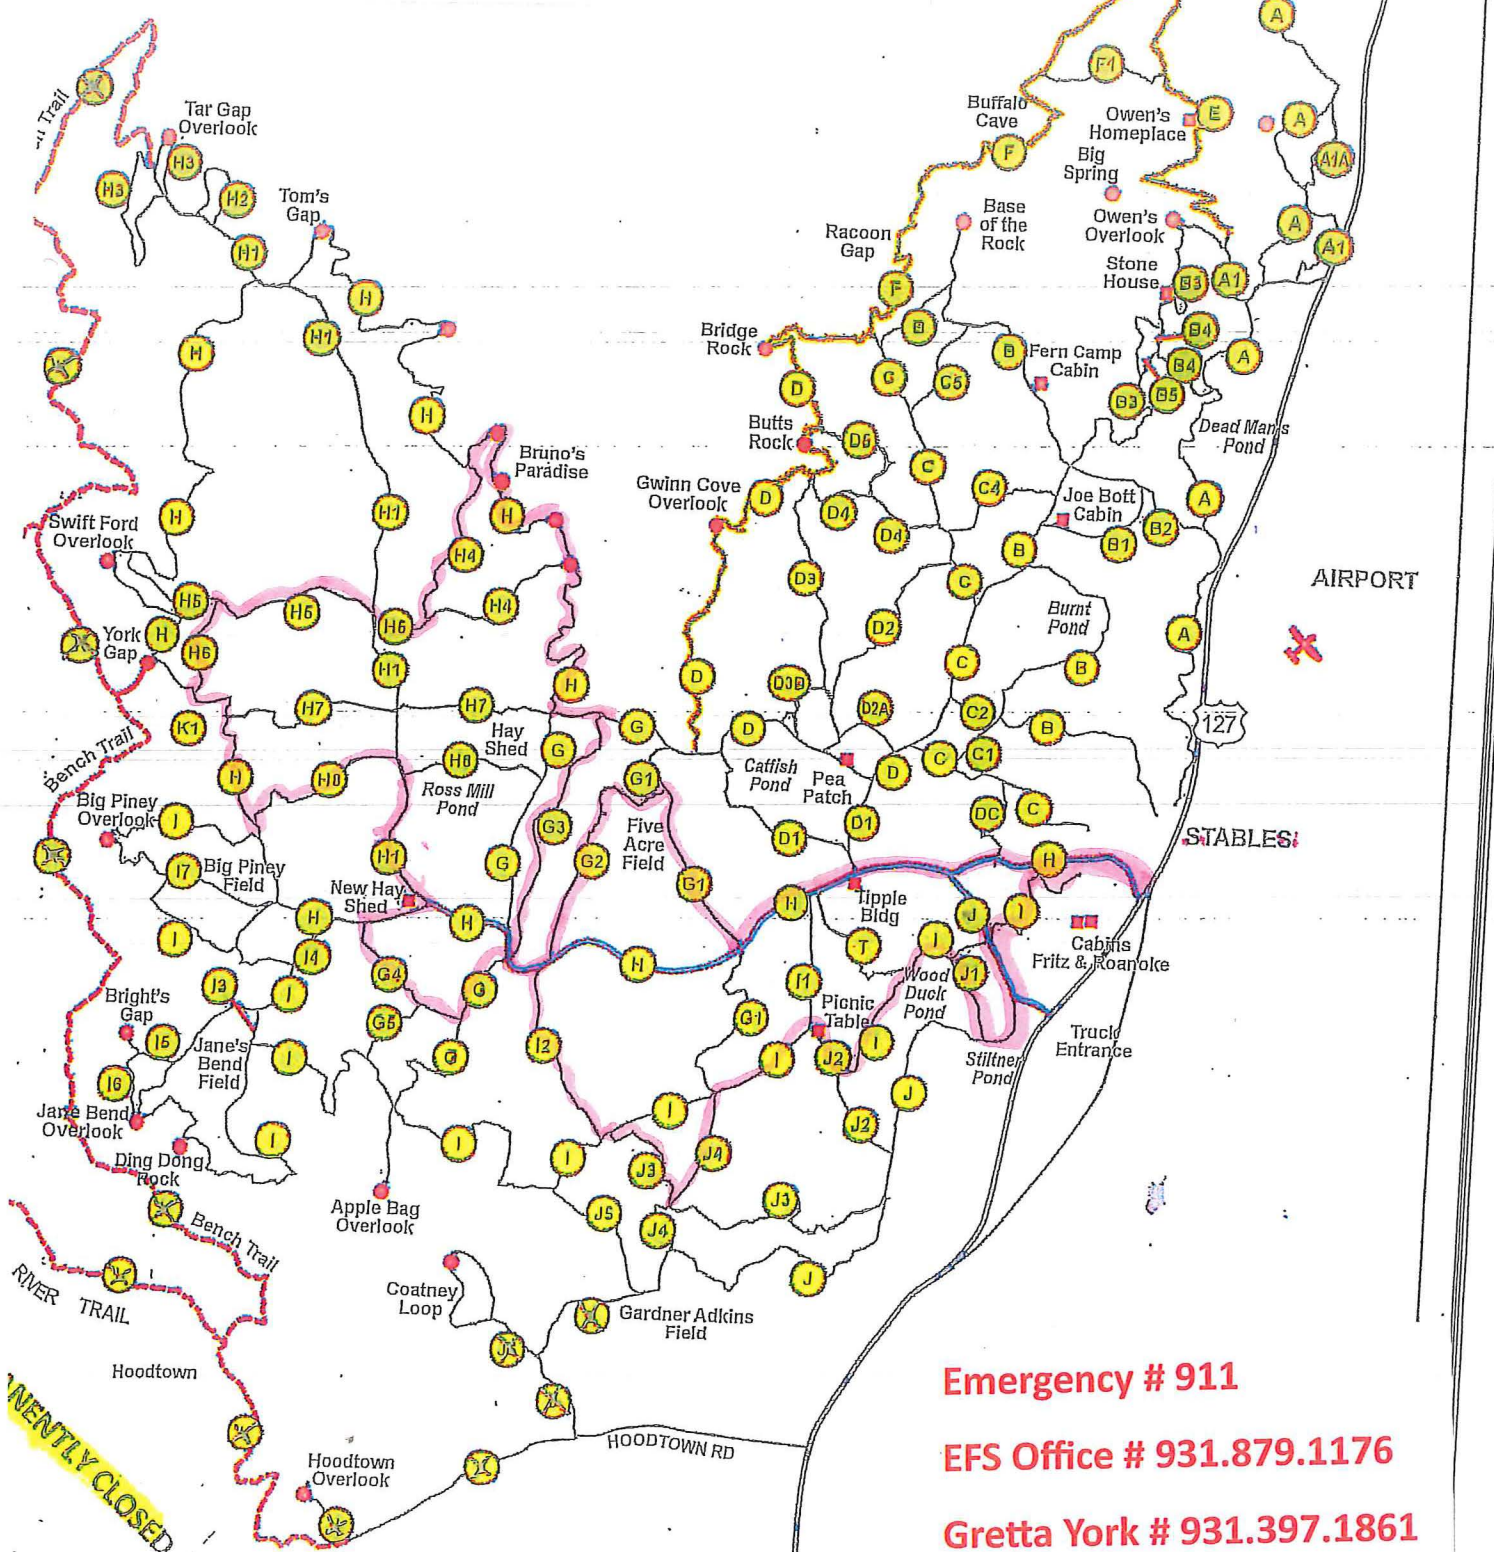

TRAILS LESS TRAVELED #1 And BRUNO'S PARADISE 15.4 Miles

Emergency # 911
EFS Office # 931.879.1176
Gretta York # 931.397.1861