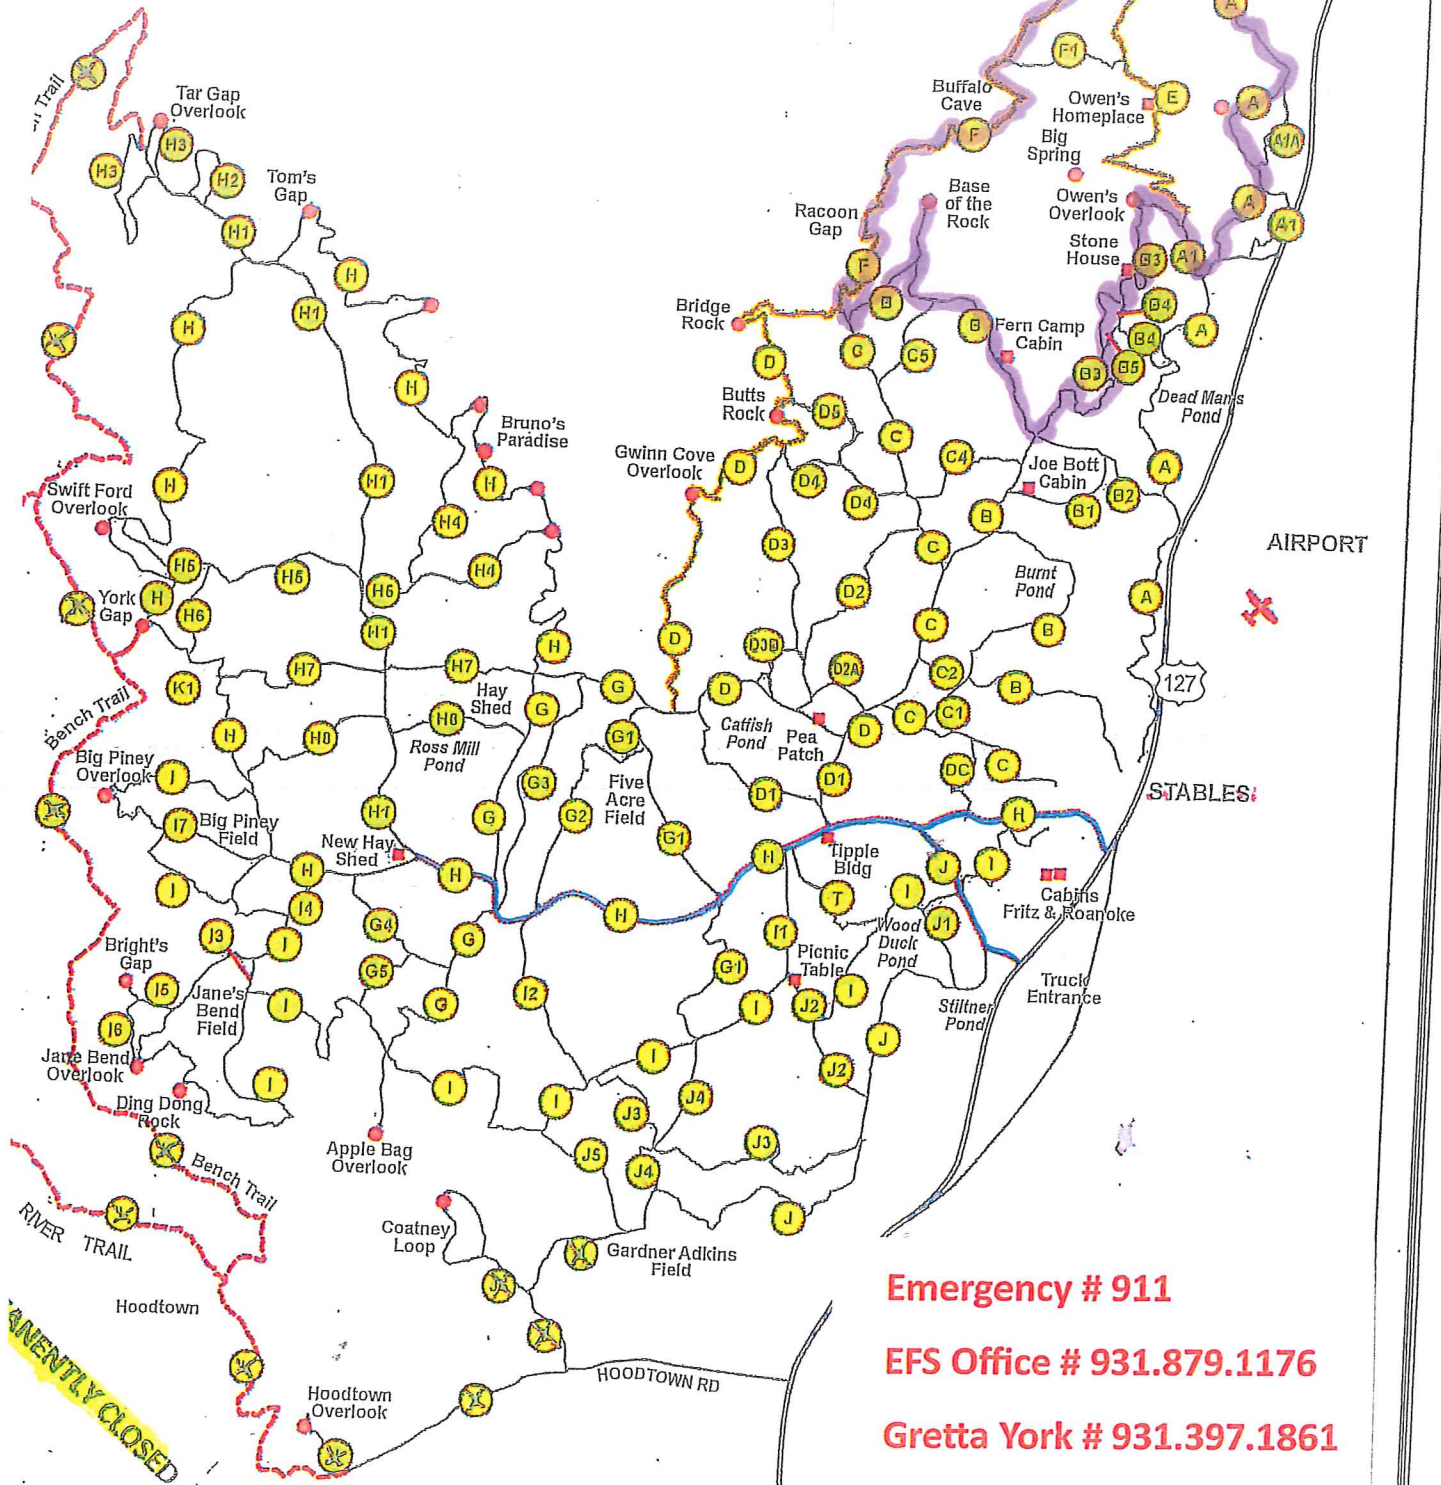

Long Way Around (EFS North) 10.4 Miles

Emergency # 911

EFS Office # 931.879.1176

Gretta York # 931.397.1861