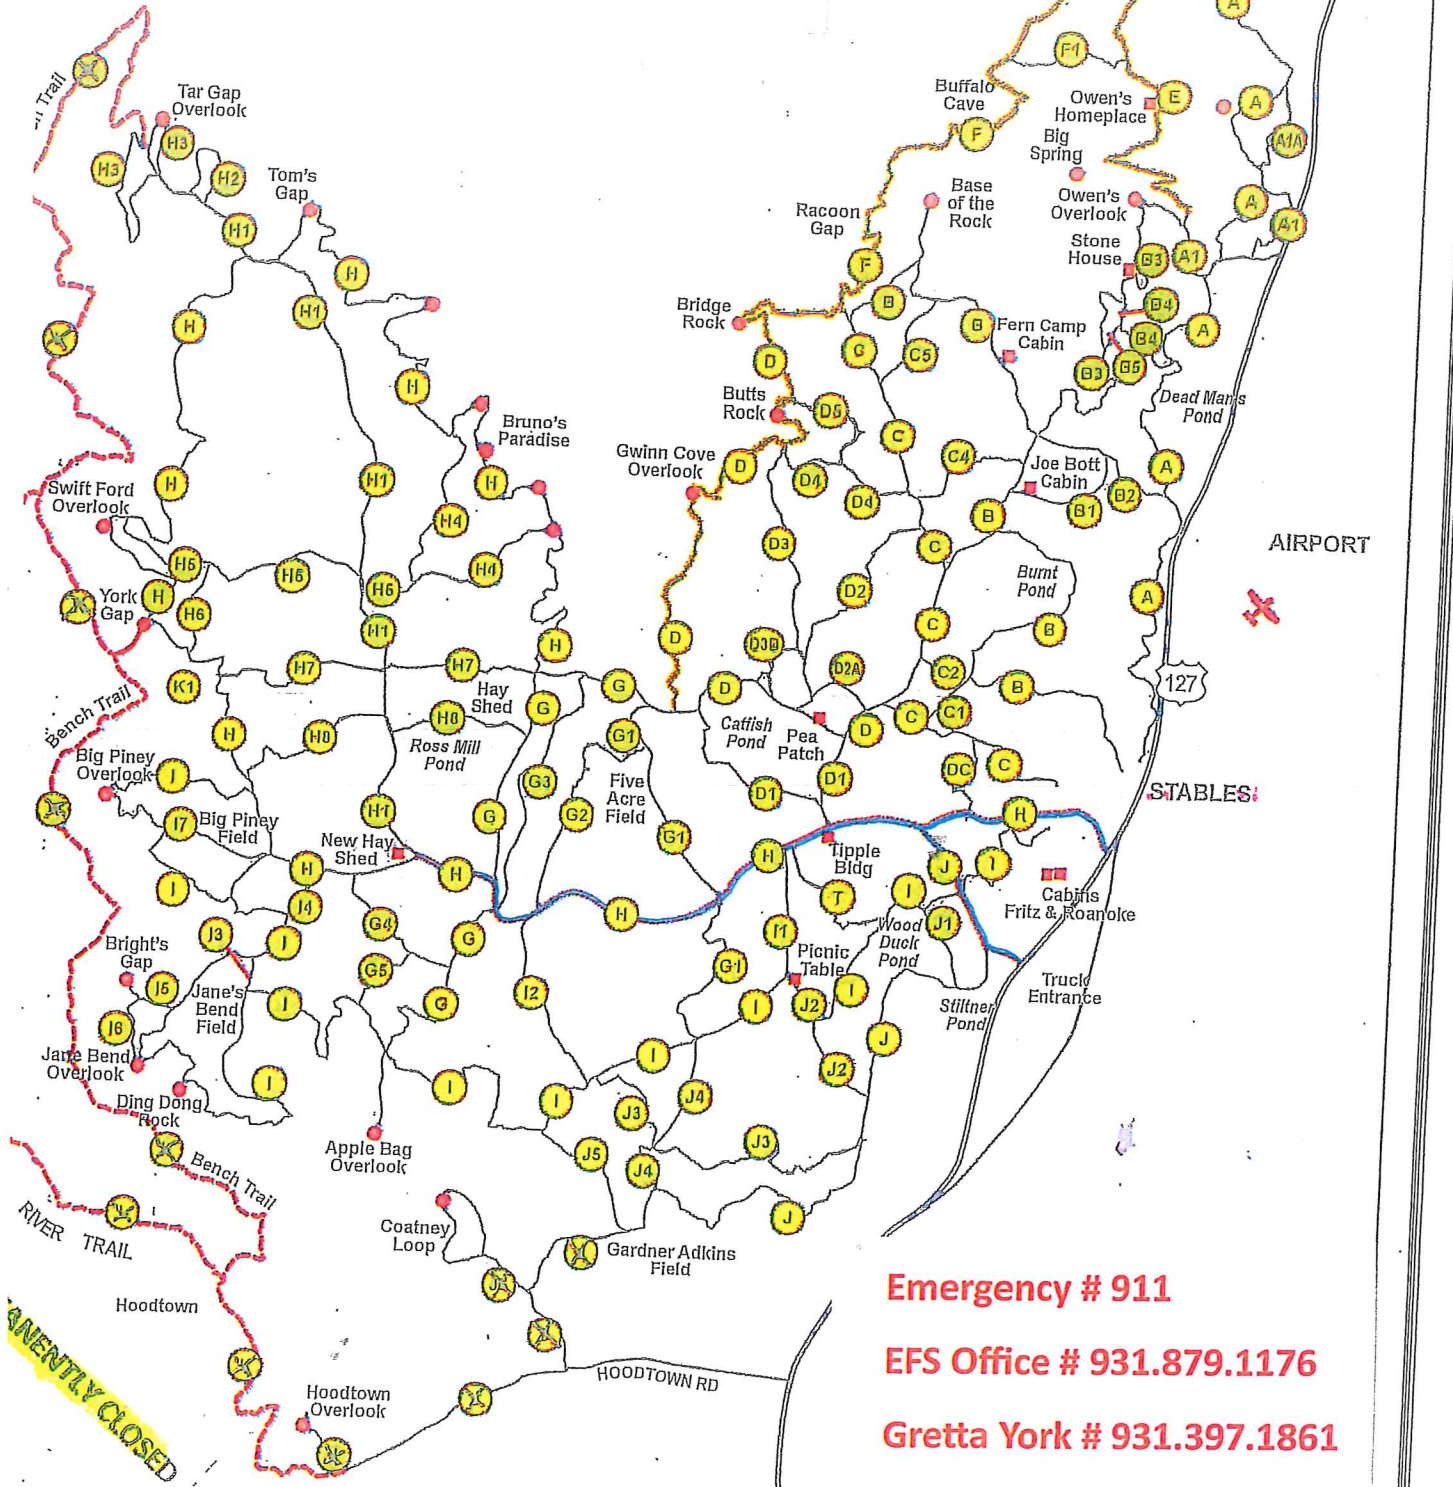

# Trail for Dragon S (EFS North) 3.8 Miles

Emergency # 911

EFS Office # 931.879.1176

Gretta York # 931.397.1861